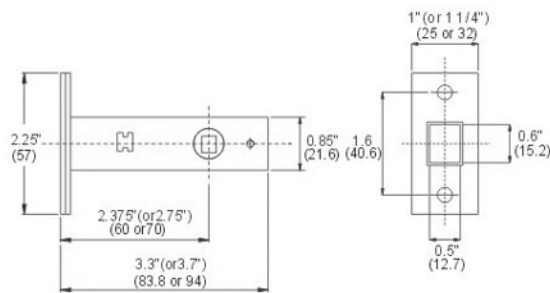

Backset: 2 3/8" (60mm)
Function: passage & privacy

1496

1496 28 Degree latch

Backset: 2 3/4" (70mm)
Function: passage & privacy

L9011

L9011 Heavy duty mortise

Internal parts are made of solid brass.

Backset: 2 1/2" (64mm) (L9011A)
2 3/4" (70mm) (L9011B)

Anti-friction latch bolt, with reversible function.

Face plate available in 1 1/4" (32mm) and 1" (25.4mm)

L9011-1: Outside door with thumb piece, inside with lever/knob handles.

L9011-2: Outside and inside door with lever/knob handles.

Door thickness: 1 3/8" (35mm) to 2 1/8" (55mm)

BE1480

BE1480 Deadbolt Lockset

Backset: 2 3/8" (60mm) or 2 3/4" (70mm)

Material: Case cover in steel, plated with zinc.

1490

1490 Mortise bolt

Backset: 2 3/8" (60mm) or 2 3/4" (70mm)

Material: Case cover in stainless steel

1492

1492 Heavy duty tubular latch

Backset: 2 3/8" (60mm) or 2 3/4" (70mm)

Material: Case cover in zinc alloy,

latch bolt (tongue) in solid brass.

Function: passage & privacy