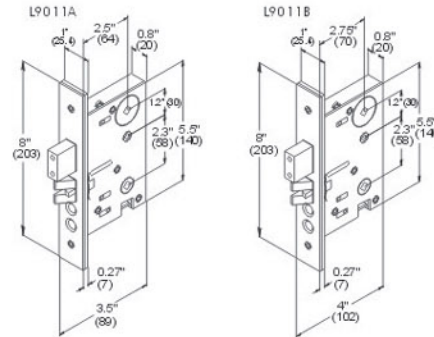

L9018

(64MM) MORTISE LOCKS

MORTISE & DEADBOLT

D1493/D1493A

D1493 Deadbolt lockset

Backset: 2 3/8" (60mm) or 2 3/4" (70mm)
Material: Case cover in zinc alloy,
bolt (tongue) in solid brass.

1495

1495 28 Degree latch

Backset: 2 3/8" (60mm)
Function: passage & privacy

1496

1496 28 Degree latch

Backset: 2 3/4" (70mm)
Function: passage & privacy

L9011

L9011 Heavy duty mortise

Internal parts are made of solid brass.

Backset: 2 1/2" (64mm) (L9011A)
2 3/4" (70mm) (L9011B)

Anti-friction latch bolt, with reversible function.

Face plate available in 1 1/4" (32mm) and 1" (25.4mm)

L9011-1: Outside door with thumb piece, inside with lever/knob handles.

L9011-2: Outside and inside door with lever/knob handles.

Door thickness: 1 3/8" (35mm) to 2 1/8" (55mm)

BE1480

BE1480 Deadbolt Lockset

Backset: 2 3/8" (60mm) or 2 3/4" (70mm)

Material: Case cover in steel, plated with zinc.

1490

1490 Mortise bolt

Backset: 2 3/8" (60mm) or 2 3/4" (70mm)