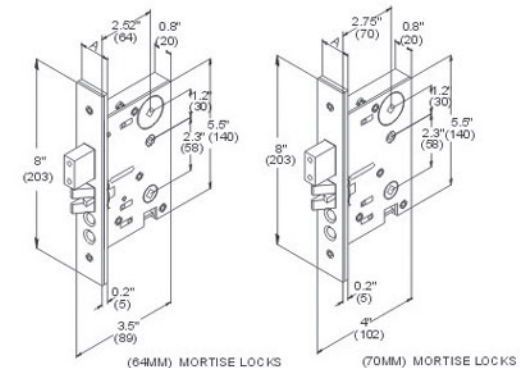

D1493
Deadbolt lockset

BE1480
Security deadbolt
Deadbolt Lockset

L9015

L9011 Heavy duty mortise

Internal parts are made of solid brass.
 Backset: 2 1/2" (64mm) (L9011A)
 2 3/4" (70mm) (L9011B)
 Anti-friction latch bolt, with reversible function.
 Face plate available in 1 1/4" (32mm) and 1" (25.4mm)
 L9011-1: Outside door with thumb piece, inside with lever/knob handles.
 L9011-2: Outside and inside door with lever/knob handles.
 Door thickness: 1 3/8" (35mm) to 2 1/8" (55mm)

L9018

(64MM) MORTISE LOCKS

MORTISE & DEADBOLT

D1493/D1493A

D1493 Deadbolt lockset

Backset: 2 3/8" (60mm) or 2 3/4" (70mm)
Material: Case cover in zinc alloy,
bolt (tongue) in solid brass.

1495

1495 28 Degree latch

Backset: 2 3/8" (60mm)
Function: passage & privacy

1496

1496 28 Degree latch

Backset: 2 3/4" (70mm)
Function: passage & privacy

L9011

L9011 Heavy duty mortise

Internal parts are made of solid brass.

Backset: 2 1/2" (64mm) (L9011A)
2 3/4" (70mm) (L9011B)

Anti-friction latch bolt, with reversible function.

Face plate available in 1 1/4" (32mm) and 1" (25.4mm)

L9011-1: Outside door with thumb piece, inside with lever/knob handles.

L9011-2: Outside and inside door with lever/knob handles.