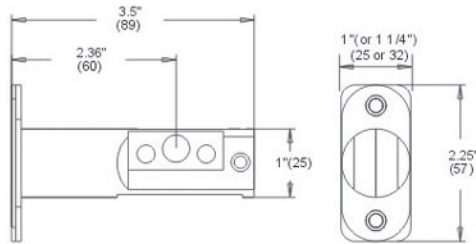

D1493
Deadbolt lockset

BE1480
Security deadbolt
Deadbolt Lockset

L9015

L9011 Heavy duty mortise

Internal parts are made of solid brass.
 Backset: 2 1/2" (64mm) (L9011A)
 2 3/4" (70mm) (L9011B)
 Anti-friction latch bolt, with reversible function.
 Face plate available in 1 1/4" (32mm) and 1" (25.4mm)
 L9011-1: Outside door with thumb piece, inside with lever/knob handles.
 L9011-2: Outside and inside door with lever/knob handles.
 Door thickness: 1 3/8" (35mm) to 2 1/8" (55mm)

L9018

(64MM) MORTISE LOCKS

MORTISE & DEADBOLT

D1493/D1493A

D1493 Deadbolt lockset

Backset: 2 3/8" (60mm) or 2 3/4" (70mm)
Material: Case cover in zinc alloy,
bolt (tongue) in solid brass.

1495

1495 28 Degree latch

Backset: 2 3/8" (60mm)
Function: passage & privacy

1496

1496 28 Degree latch

Backset: 2 3/4" (70mm)
Function: passage & privacy

L9011

L9011 Heavy duty mortise

Internal parts are made of solid brass.

Backset: 2 1/2" (64mm) (L9011A)
2 3/4" (70mm) (L9011B)

Door thickness: 1 3/8" (35mm) to 2 1/8" (55mm)

BE1480

BE1480 Deadbolt Lockset

Backset: 2 3/8" (60mm) or 2 3/4" (70mm)

Material: Case cover in steel, plated with zinc.

1490

1490 Mortise bolt

Backset: 2 3/8" (60mm) or 2 3/4" (70mm)