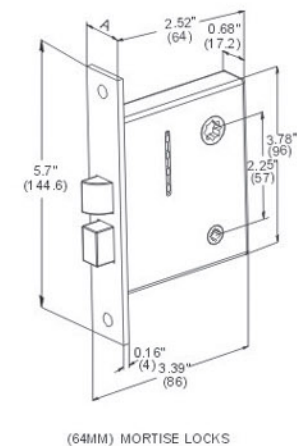

D1493
Deadbolt lockset

BE1480
Security deadbolt
Deadbolt Lockset

L9015

L9011 Heavy duty mortise

Internal parts are made of solid brass.
 Backset: 2 1/2" (64mm) (L9011A)
 2 3/4" (70mm) (L9011B)
 Anti-friction latch bolt, with reversible function.
 Face plate available in 1 1/4" (32mm) and 1" (25.4mm)
 L9011-1: Outside door with thumb piece, inside with lever/knob handles.
 L9011-2: Outside and inside door with lever/knob handles.
 Door thickness: 1 3/8" (35mm) to 2 1/8" (55mm)

L9018

(64MM) MORTISE LOCKS

MORTISE & DEADBOLT

D1493/D1493A

D1493 Deadbolt lockset

Backset: 2 3/8" (60mm) or 2 3/4" (70mm)
Material: Case cover in zinc alloy,
bolt (tongue) in solid brass.

1495

1495 28 Degree latch

Backset: 2 3/8" (60mm)
Function: passage & privacy

1496

1496 28 Degree latch

Backset: 2 3/4" (70mm)
Function: passage & privacy

L9011

L9011 Heavy duty mortise

Internal parts are made of solid brass.

Backset: 2 1/2" (64mm) (L9011A)
2 3/4" (70mm) (L9011B)

Door thickness: 1 3/8" (35mm) to 2 1/8" (55mm)

BE1480

BE1480 Deadbolt Lockset

Backset: 2 3/8" (60mm) or 2 3/4" (70mm)

Material: Case cover in steel, plated with zinc.

1490

1490 Mortise bolt

Backset: 2 3/8" (60mm) or 2 3/4" (70mm)