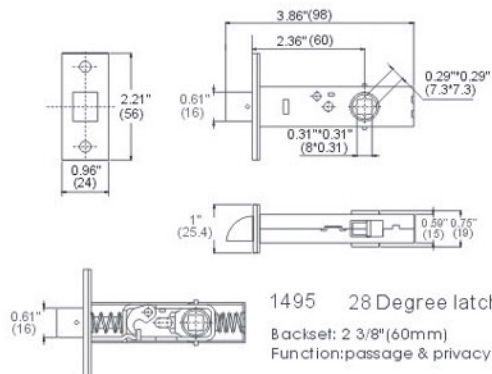

D1493
Deadbolt lockset

BE1480
Security deadbolt
Deadbolt Lockset

L9015

L9011 Heavy duty mortise

Internal parts are made of solid brass.
 Backset: 2 1/2" (64mm) (L9011A)
 2 3/4" (70mm) (L9011B)
 Anti-friction latch bolt, with reversible function.
 Face plate available in 1 1/4" (32mm) and 1" (25.4mm)
 L9011-1: Outside door with thumb piece, inside with lever/knob handles.
 L9011-2: Outside and inside door with lever/knob handles.
 Door thickness: 1 3/8" (35mm) to 2 1/8" (55mm)

L9018

(64MM) MORTISE LOCKS

MORTISE & DEADBOLT

D1493/D1493A

D1493 Deadbolt lockset

Backset: 2 3/8" (60mm) or 2 3/4" (70mm)
Material: Case cover in zinc alloy,
bolt (tongue) in solid brass.

1495

1495 28 Degree latch

Backset: 2 3/8" (60mm)
Function: passage & privacy

1496

1496 28 Degree latch

Backset: 2 3/4" (70mm)
Function: passage & privacy

L9011

L9011 Heavy duty mortise

Internal parts are made of solid brass.

Backset: 2 1/2" (64mm) (L9011A)
2 3/4" (70mm) (L9011B)

Door thickness: 1 3/8" (35mm) to 2 1/8" (55mm)

BE1480

BE1480 Deadbolt Lockset

Backset: 2 3/8" (60mm) or 2 3/4" (70mm)

Material: Case cover in steel, plated with zinc.

1490

1490 Mortise bolt

Backset: 2 3/8" (60mm) or 2 3/4" (70mm)