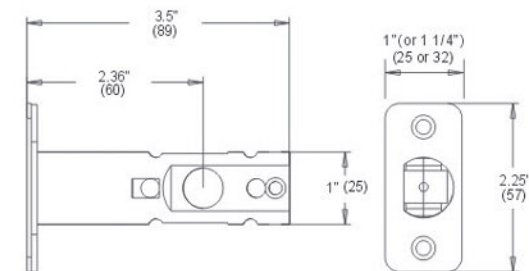

Backset: 2 3/8" (60mm)
Function: passage & privacy

1496

1496 28 Degree latch

Backset: 2 3/4" (70mm)
Function: passage & privacy

L9011

L9011 Heavy duty mortise

Internal parts are made of solid brass.

Backset: 2 1/2" (64mm) (L9011A)
2 3/4" (70mm) (L9011B)

Anti-friction latch bolt, with reversible function.

Face plate available in 1 1/4" (32mm) and 1" (25.4mm)

L9011-1: Outside door with thumb piece, inside with lever/knob handles.

L9011-2: Outside and inside door with lever/knob handles.

Door thickness: 1 3/8" (35mm) to 2 1/8" (55mm)

BE1480

BE1480 Deadbolt Lockset

Backset: 2 3/8" (60mm) or 2 3/4" (70mm)

Material: Case cover in steel, plated with zinc.

1490

1490 Mortise bolt

Backset: 2 3/8" (60mm) or 2 3/4" (70mm)

Material: Case cover in stainless steel

1492

1492 Heavy duty tubular latch

Backset: 2 3/8" (60mm) or 2 3/4" (70mm)

Material: Case cover in zinc alloy,

latch bolt (tongue) in solid brass.

Function: passage & privacy