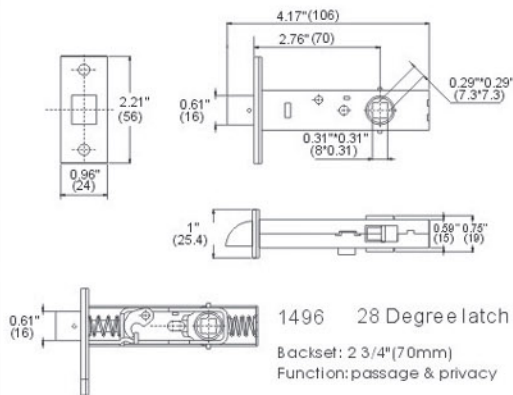

D1493
Deadbolt lockset

BE1480
Security deadbolt
Deadbolt Lockset

L9015

L9011 Heavy duty mortise

Internal parts are made of solid brass.
 Backset: 2 1/2" (64mm) (L9011A)
 2 3/4" (70mm) (L9011B)
 Anti-friction latch bolt, with reversible function.
 Face plate available in 1 1/4" (32mm) and 1" (25.4mm)
 L9011-1: Outside door with thumb piece, inside with lever/knob handles.
 L9011-2: Outside and inside door with lever/knob handles.
 Door thickness: 1 3/8" (35mm) to 2 1/8" (55mm)

L9018

(64MM) MORTISE LOCKS

MORTISE & DEADBOLT

D1493/D1493A

D1493 Deadbolt lockset

Backset: 2 3/8" (60mm) or 2 3/4" (70mm)
Material: Case cover in zinc alloy,
bolt (tongue) in solid brass.

1495

1495 28 Degree latch

Backset: 2 3/8" (60mm)
Function: passage & privacy

1496

1496 28 Degree latch

Backset: 2 3/4" (70mm)
Function: passage & privacy

L9011

L9011 Heavy duty mortise

Internal parts are made of solid brass.

Backset: 2 1/2" (64mm) (L9011A)
2 3/4" (70mm) (L9011B)

Door thickness: 1 3/8" (35mm) to 2 1/8" (55mm)

BE1480

BE1480 Deadbolt Lockset

Backset: 2 3/8" (60mm) or 2 3/4" (70mm)

Material: Case cover in steel, plated with zinc.

1490

1490 Mortise bolt

Backset: 2 3/8" (60mm) or 2 3/4" (70mm)