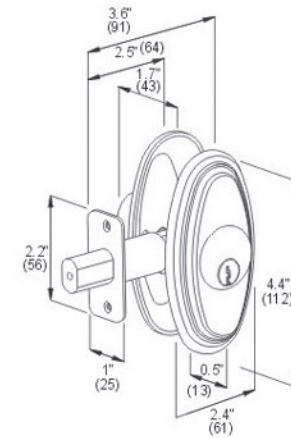

Backset: 2 3/8" (60mm)
Function: passage & privacy

1496

1496 28 Degree latch

Backset: 2 3/4" (70mm)
Function: passage & privacy

L9011

L9011 Heavy duty mortise

Internal parts are made of solid brass.

Backset: 2 1/2" (64mm) (L9011A)
2 3/4" (70mm) (L9011B)

Anti-friction latch bolt, with reversible function.

Face plate available in 1 1/4" (32mm) and 1" (25.4mm)

L9011-1: Outside door with thumb piece, inside with lever/knob handles.

L9011-2: Outside and inside door with lever/knob handles.

Door thickness: 1 3/8" (35mm) to 2 1/8" (55mm)

BE1480

BE1480 Deadbolt Lockset

Backset: 2 3/8" (60mm) or 2 3/4" (70mm)

Material: Case cover in steel, plated with zinc.

1490

1490 Mortise bolt

Backset: 2 3/8" (60mm) or 2 3/4" (70mm)

Material: Case cover in stainless steel

1492

1492 Heavy duty tubular latch

Backset: 2 3/8" (60mm) or 2 3/4" (70mm)

Material: Case cover in zinc alloy,

latch bolt (tongue) in solid brass.

Function: passage & privacy