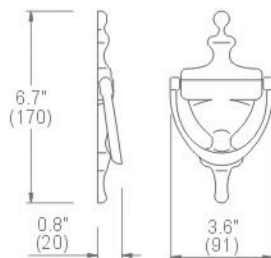

DOOR HANDLE

PI7R

PI7S

PI8K

PS6M

PS7C (9.4")
PS1C (13.7")

PS6F

PS8R

DK02

DK03

DK04

DK05

DK06

DK07

DK08

DK09