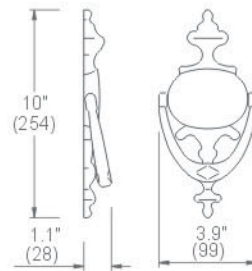

DOOR HANDLE

PI7R

PI7S

PI8K

PS6M

PS7C (9.4")
PS1C (13.7")

PS6F

PS8R

DK02

DK03

DK04

DK05

DK06

DK07

DK08

DK09