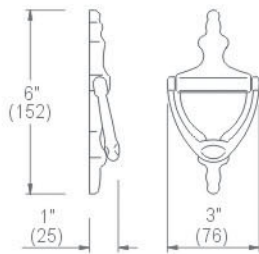

DOOR HANDLE

PI7R

PI7S

PI8K

PS6M

PS7C (9.4")
PS1C (13.7")

PS6F

PS8R

DK02

DK03

DK04

DK05

DK06

DK07

DK08

DK09