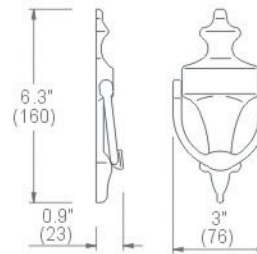

DOOR HANDLE

PI7R

PI7S

PI8K

PS6M

PS7C (9.4")
PS1C (13.7")

PS6F

PS8R

DK02

DK03

DK04

DK05

DK06

DK07

DK08

DK09