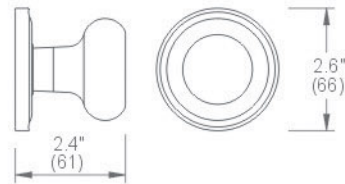

DECORATIVE STYLE KNOB SETS

AG1455

BC1453B

BB1460

BB1451

BR1458

BR1453G

BB1450