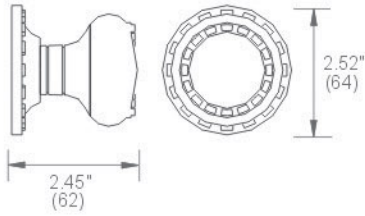

BT1450

BB1460

DECORATIVE STYLE KNOB SETS