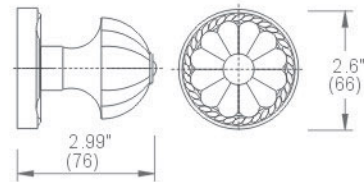

DECORATIVE STYLE KNOB SETS

AG1455

BC1453B

BB1460

BB1451

BR1458

BR1453G

BB1450