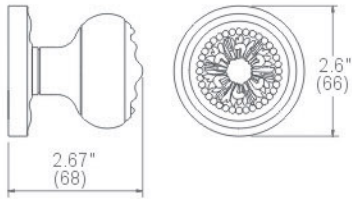

DECORATIVE STYLE KNOB SETS

AG1455

BC1453B

BB1460

BB1451

BR1458

BR1453G

BB1450