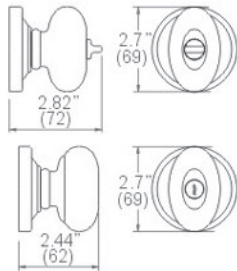

AA1456

BZ1459

DECORATIVE STYLE KNOB SETS

BW1080