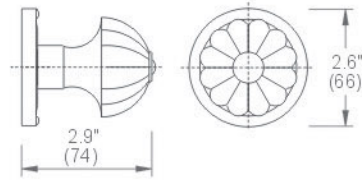

DECORATIVE STYLE KNOB SETS

BB1451

BR1458

BR1453G