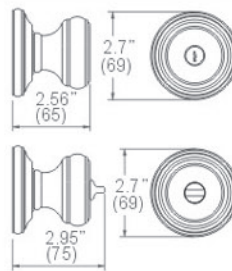

BH1452

AA1456

BW1086