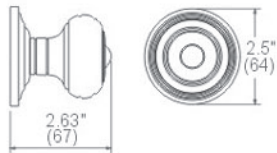

DECORATIVE STYLE KNOB SETS

BW1080

BW1086

BZ1459

AA1456

BF1461

AK1457

BB1452