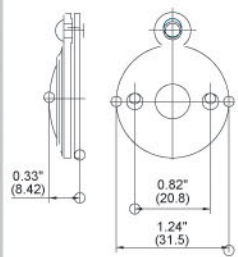

FS-1505

CUSTOM LEVER SETS & ACCESSORIES

DE1500

DE1505

B1250

B1500

G0018

G1250