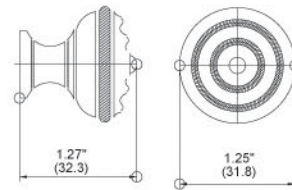

FS-1505

CUSTOM LEVER SETS & ACCESSORIES

DE1500

DE1505

B1250

B1500

G0018

G1250