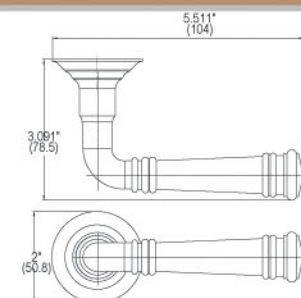

G0200-1

0976-2

0976-1

CUSTOM LEVER & ACCESSORIES

AT1431

AT1430B

AE1430D

FS-1500