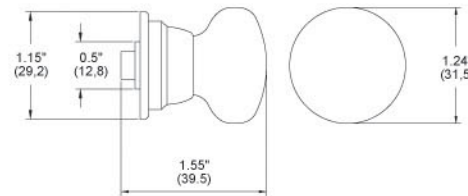

FS-1505

CUSTOM LEVER SETS & ACCESSORIES

DE1500

DE1505

B1250

B1500

G0018

G1250