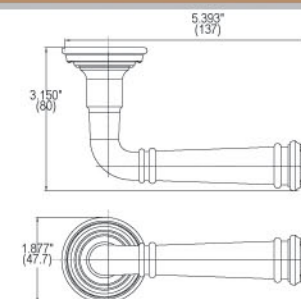

G0200-1

0976-2

0976-1

CUSTOM LEVER & ACCESSORIES

AT1431

AT1430B

AE1430D

FS-1500