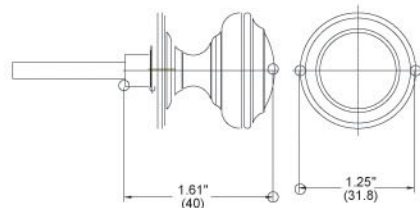

CUSTOM LEVER SETS & ACCESSORIES

G1250

TT-1505