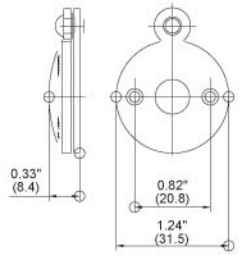

CUSTOM LEVER SETS & ACCESSORIES

DE1500