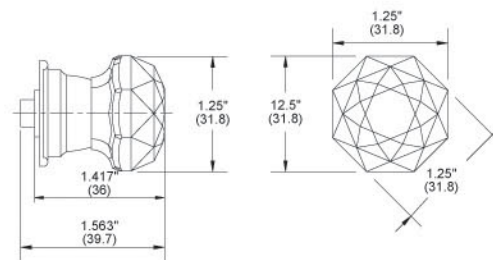

CUSTOM LEVER SETS & ACCESSORIES

G1250

G0200-1