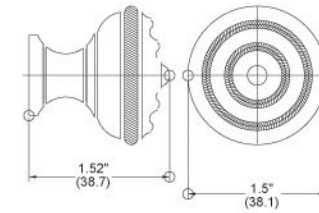

FS-1505

CUSTOM LEVER SETS & ACCESSORIES

DE1500

DE1505

B1250

B1500

G0018

G1250