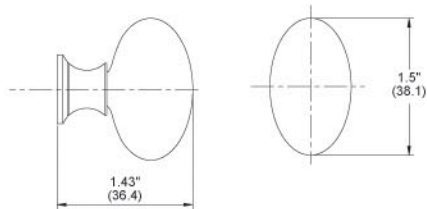

FS-1505

CUSTOM LEVER SETS & ACCESSORIES

DE1500

DE1505

B1250

B1500

G0018

G1250