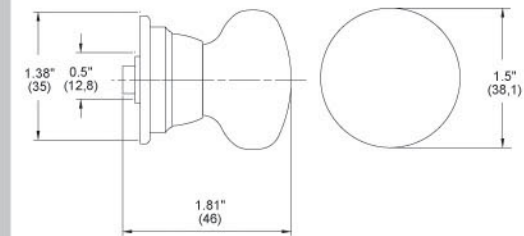

CUSTOM LEVER SETS & ACCESSORIES

G1250

G1500