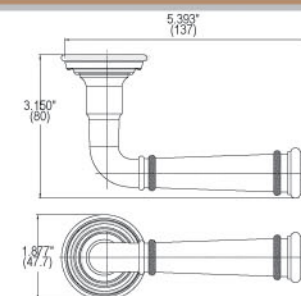

G0200-1

0976-2

0976-1

CUSTOM LEVER & ACCESSORIES

AT1431

AT1430B

AE1430D

FS-1500